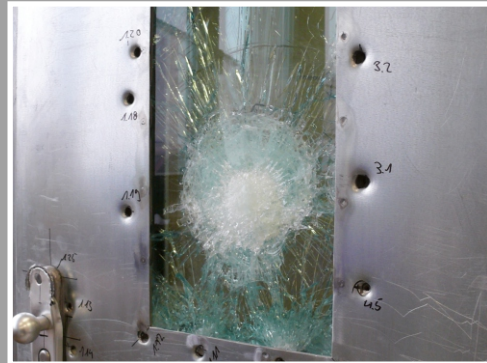

Basic of BulletResist

TASKDOOR BulletResist Level 4-8 bullet resistant system offers the best protection against bullet penetration and fragmentation. TASKDOOR use of "secret armor" protects against assault and vandalism at vulnerable door openings.

BulletResist TASKDOOR systems

Are available in standard door sizes BulletResist System is also available prefinished (Level 1-3) with bullet resistant glass. BulletResist frames are 2.4mm steel with welded corners. In addition to the protection Bulletresist doors and frames offer, Level 1 - 3 and level 6 can be optionally fire rated up to 180 minutes.

3rd Party Tested Bullet Resistant Assemblies	
Bullet Protection Ratings	
Level 1	9mm (3 shots)
Level 2	.357 Magnum (3shots)
Level 3	.44 Magnum (3 shots)
Level 4	.30 Caliber Rifle (1 shot)
Level 5	7.62 mm Rifle (1 shot)
Level 6	9 mm (5 shots)
Level 7	5.56 mm Rifle (5 shots)
Level 8	7.62 mm Rifle (5 shots)