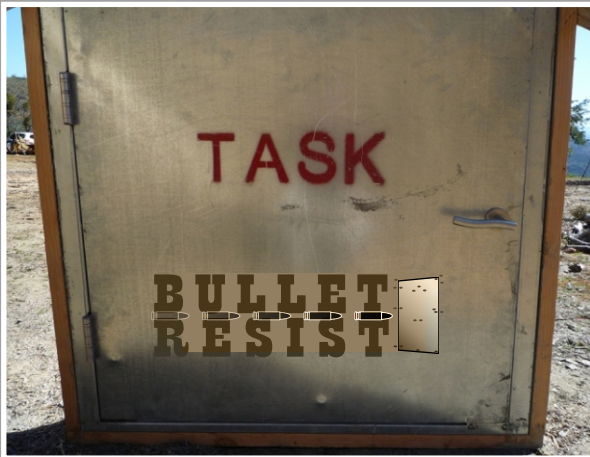

# Bullet Resistant Forced Entry Bullet Resistant Attack Resistant Doorway Solutions

TASKDOOR include :  
WOOD DOORS | STEEL DOORS | FRAMEWORKS | SPECIALTY DOORS

Leader in door opening solutions supporting end-user for safety, security and suitability.

# TASK Current

**BULLET  
RESIST**

**Bullet Resistant**

**Level 1 to Level 8  
(Wood and Steel)**

*TASKDOOR is the leader in door opening solutions. Our goal is to support facilities improve all aspects of doorways with life-safety, security, suitability and design solutions. TASKDOOR BulletResist system offers eight levels of superior bullet resistant protection for the most demanding applications. With over 25 years of experience in designing and manufacturing bullet-resistant products, we have the experience it takes to ensure the safety of your personnel or property from direct arms fire. We offer a full range of pre-engineered models and also custom design your specific needs. Our two specialty door products Forced Entry Bullet Resistant & Attack Resistant Doorway Solutions from TASKDOOR are similar, yet serve separate applications, purpose and performance.*