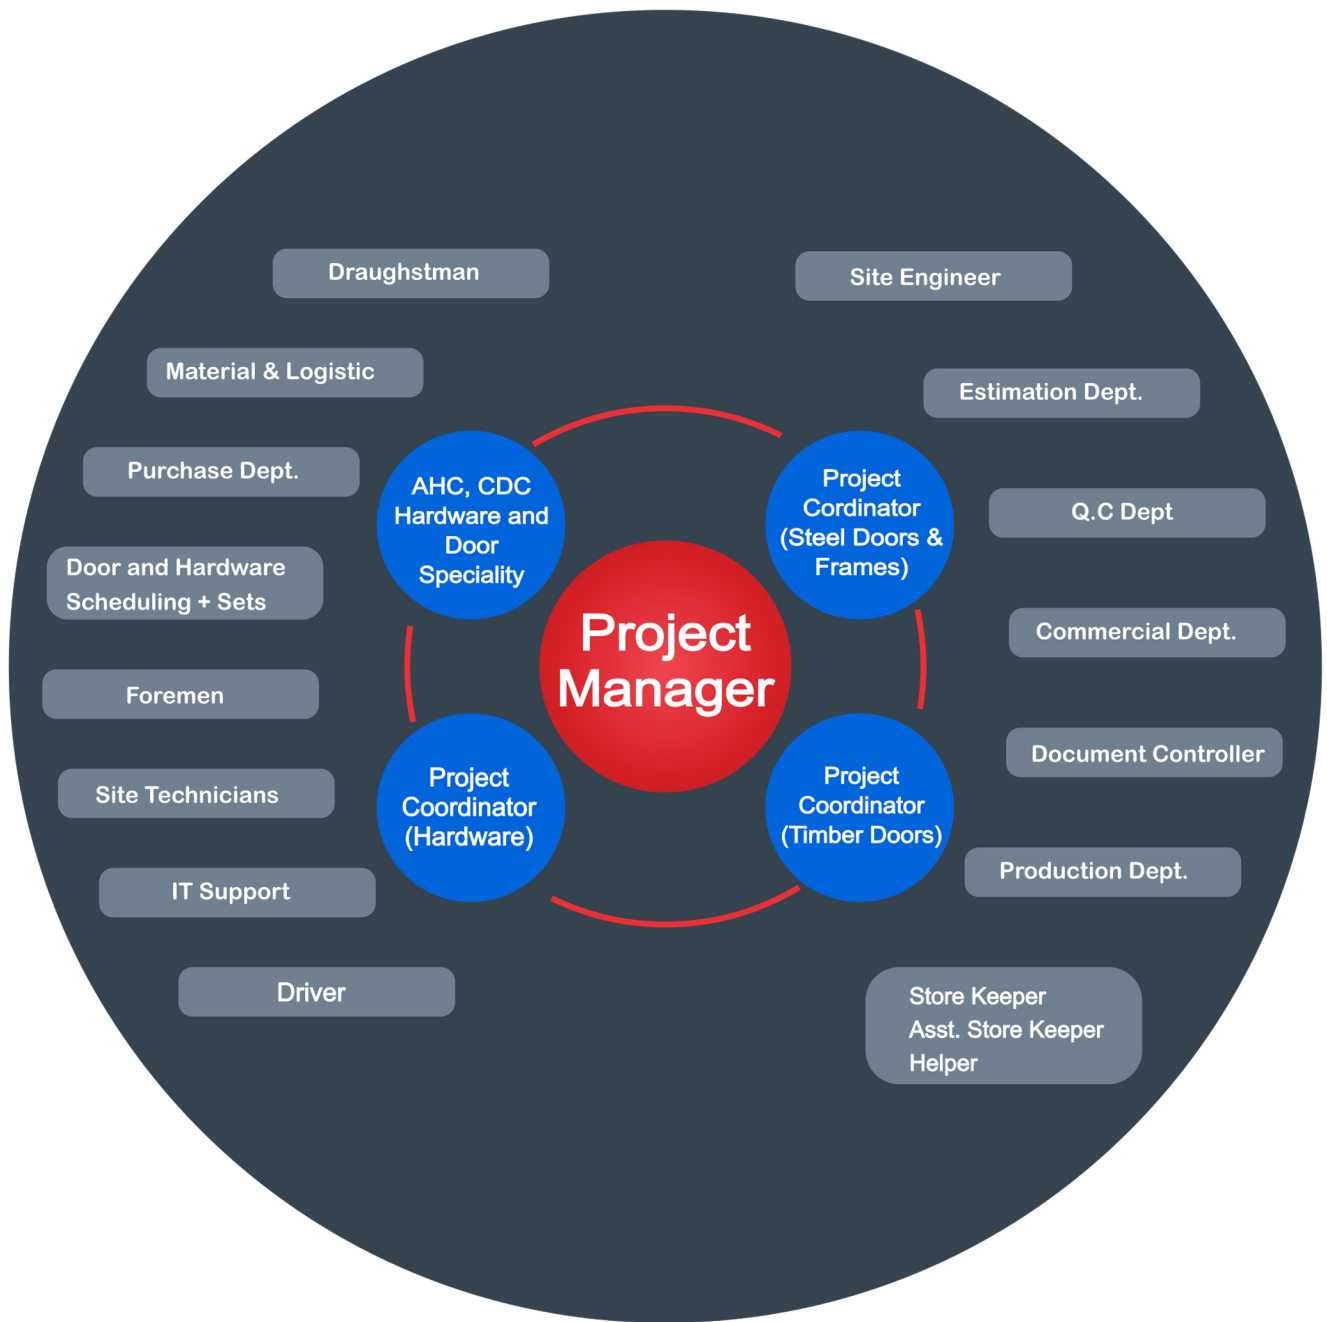

Project Organization Chart