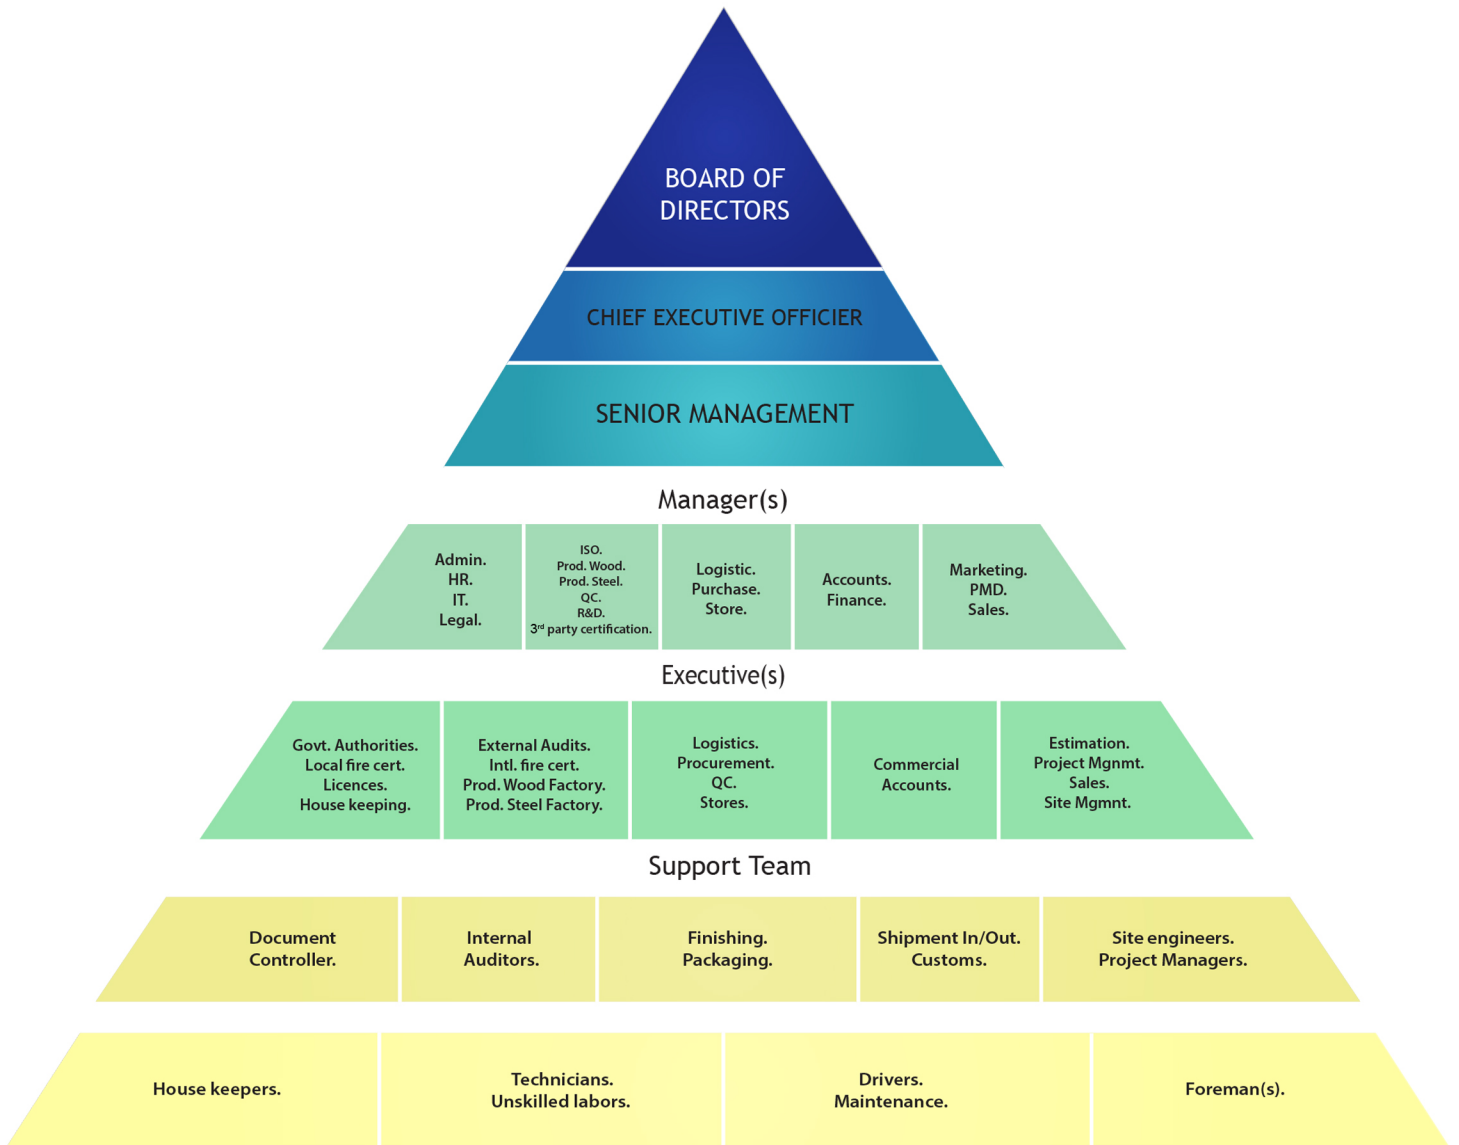

ORGANIZATION CHART