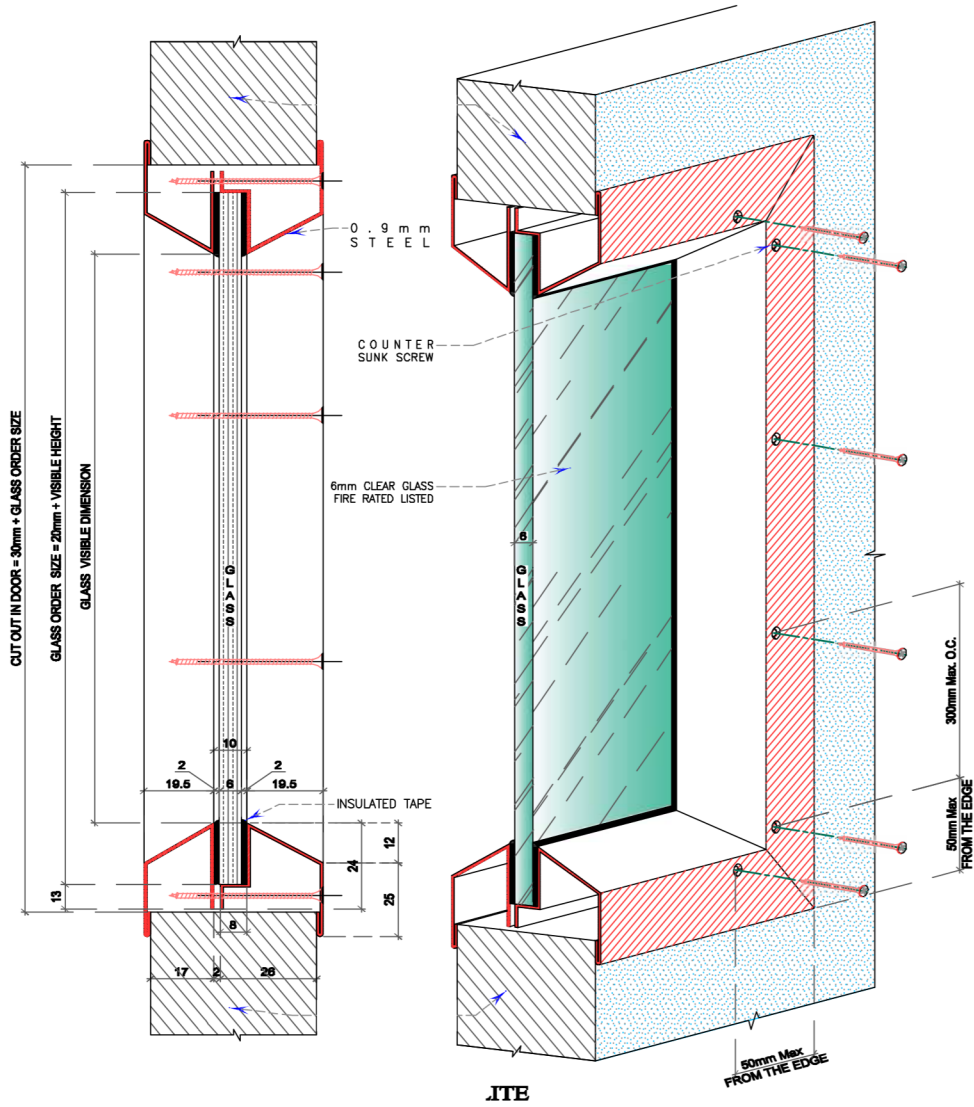

Vision Lites

TASKDOOR include :
WOOD DOORS | STEEL DOORS | FRAMEWORKS | SPECIALTY DOORS

Leader in door opening
solutions supporting
end-user for safety,
security and suitability.

TASK Current

TASKDOOR is the leader in door opening solutions. Our goal is to support facilities improve all aspects of doorways with life-safety, security, suitability and design solutions. Over the years we have expanded our product line to include lites and louvers. TASKDOOR aggressively pursues new product development to create solutions for new applications and requirements. Our products undergo rigorous testing to ensure that they meet or exceed the industry standards.

Steel Vision Lites

Steel Vision Lites

American Standard								
Fire resistance duration in minutes	Maximum						Glazing	Listed Door Type
	Area		Width		Height			
	In ²	M ²	In	M	In	M		
20 without hose	1296	0.84	54	1137	54	1.37	Listed ceramic type of thermally insulating glazing only, minimum 6mm thick.	Steel Fire Doors
45	1296	0.84	54	1137	54	1.37		
60	1296	0.84	30	0.76	54	1.37		
90	1296	0.84	30	0.76	54	1.37		
180	1296	0.84	30	0.76	54	1.37		

European Standard								
Fire resistance duration in minutes	Maximum						Glazing	Listed Door Type
	Area		Width		Height			
	In ²	M ²	In	M	In	M		
30	1296	0.84	54	1137	54	1.37	Listed ceramic type of thermally insulating glazing only, minimum 6mm thick.	Steel Fire Doors
60	100	0.065	10	0.25	33	0.84		
90	100	0.065	10	0.25	33	0.84		
120	100	0.065	10	0.25	33	0.84		
180	100	0.065	10	0.25	33	0.84		

* Overall maximum size shall be governed by the maximum area noted in the tables above, while adhering to the maximum height and width limitations.

** All listed doors must be approved for vision kit size noted above.