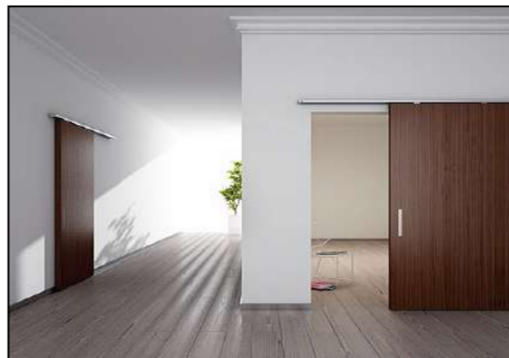

TASKDOOR - Specialty doors excel during intense operation and in demanding conditions. They can improve efficiency and safety in any application.

Custom Wood Doors

Fire Rated Doors: Granduer

TASKDOOR is the originator in the wood door industry's quest to improve the fire-ratings of our doors. We invented the first commercially available 178 minute fire-rated door. We manufacture doors with 20, 45, 60, 90, 120 minute fire-ratings as well. Our wood doors are manufactured to fit and finish, guaranteeing long-term, reliable performance. All doors meet or exceed quality standards.

STC: Trankuil

Noise control is a concern for a wide range of building applications. With our capabilities we provide sound retardant doors for use in sound sensitive environs like airports, hospitals, government buildings, auditoriums, hotels, and educational institutions. High STC levels are available with our specialty doors.

Bullet Resistant: BulletResist

TASKDOOR provides this cost-efficient wood door finish solution that protects against assault and vandalism at vulnerable door openings such as courthouses, banks, schools and post offices. It is available with bullet resistant glass.

marketing@taskdoor.me

www.taskdoors.com

Leader in door opening solutions
supporting end - user for safety,
security and suitability

TASK is a brand.

Copyright 2017. All rights reserved. Reproduction in whole or in part without the express written permission is prohibited. Contents in design, text, performance may change without notice

TASKDOOR – WOOD DOOR